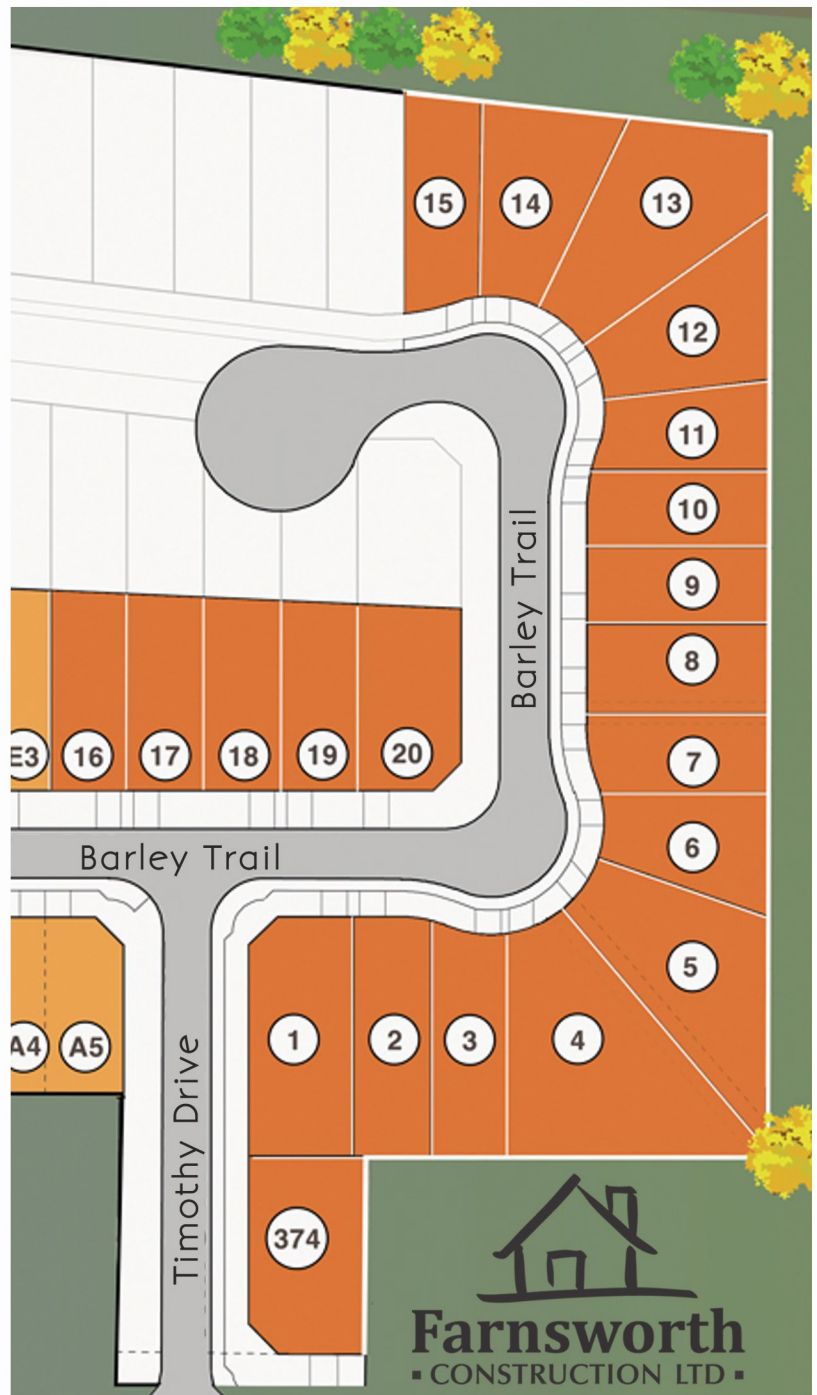

LOTS & HOUSE SCHEDULE

LOT 1 - The Amber

LOT 2 - The Amber
 - The Sienna
 - The Hazel

LOT 3 - The Amber
 - The Sienna
 - The Hazel

LOT 4 - The Willow
 - The Maple

LOT 5 - The Amber
 - The Sienna
 - The Hazel

LOT 6 & 11
 - The Radley

LOTS 7, 8, 9, 10, 12, 14,
 15, 16, 17, 18, 19 & 20
 - The Hazel

LOT 13 - The Willow
 - The Maple

374 West Front St.
 - The Willow

HARVEST GLEN SITE PLAN

Addresses may be different than shown